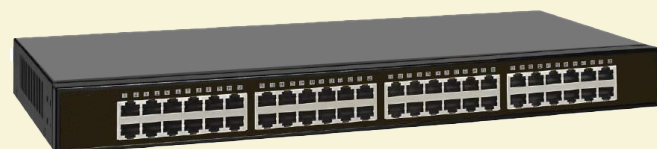

Gigabit Ethernet Switch

Facilitating high-speed IPTV data transfer between hotel IPTV equipment