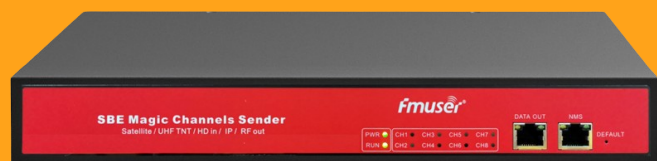

## FBE700 IPTV Magic Sever

Easily managing hotel IPTV streaming and content delivery to guest rooms.

## FBE308 FTA/CAM Tuner IRD

Seamless receiving and decoding free-to-air/paid satellite signals.

## SBE302 UHF Receiver

Capturing UHF TNT Terrestrial signals, enabling integration of over-the-air content.

## FBE208 HDMI IPTV Encoder

Converts local audio/video content into HDMI and to IP format for streaming.